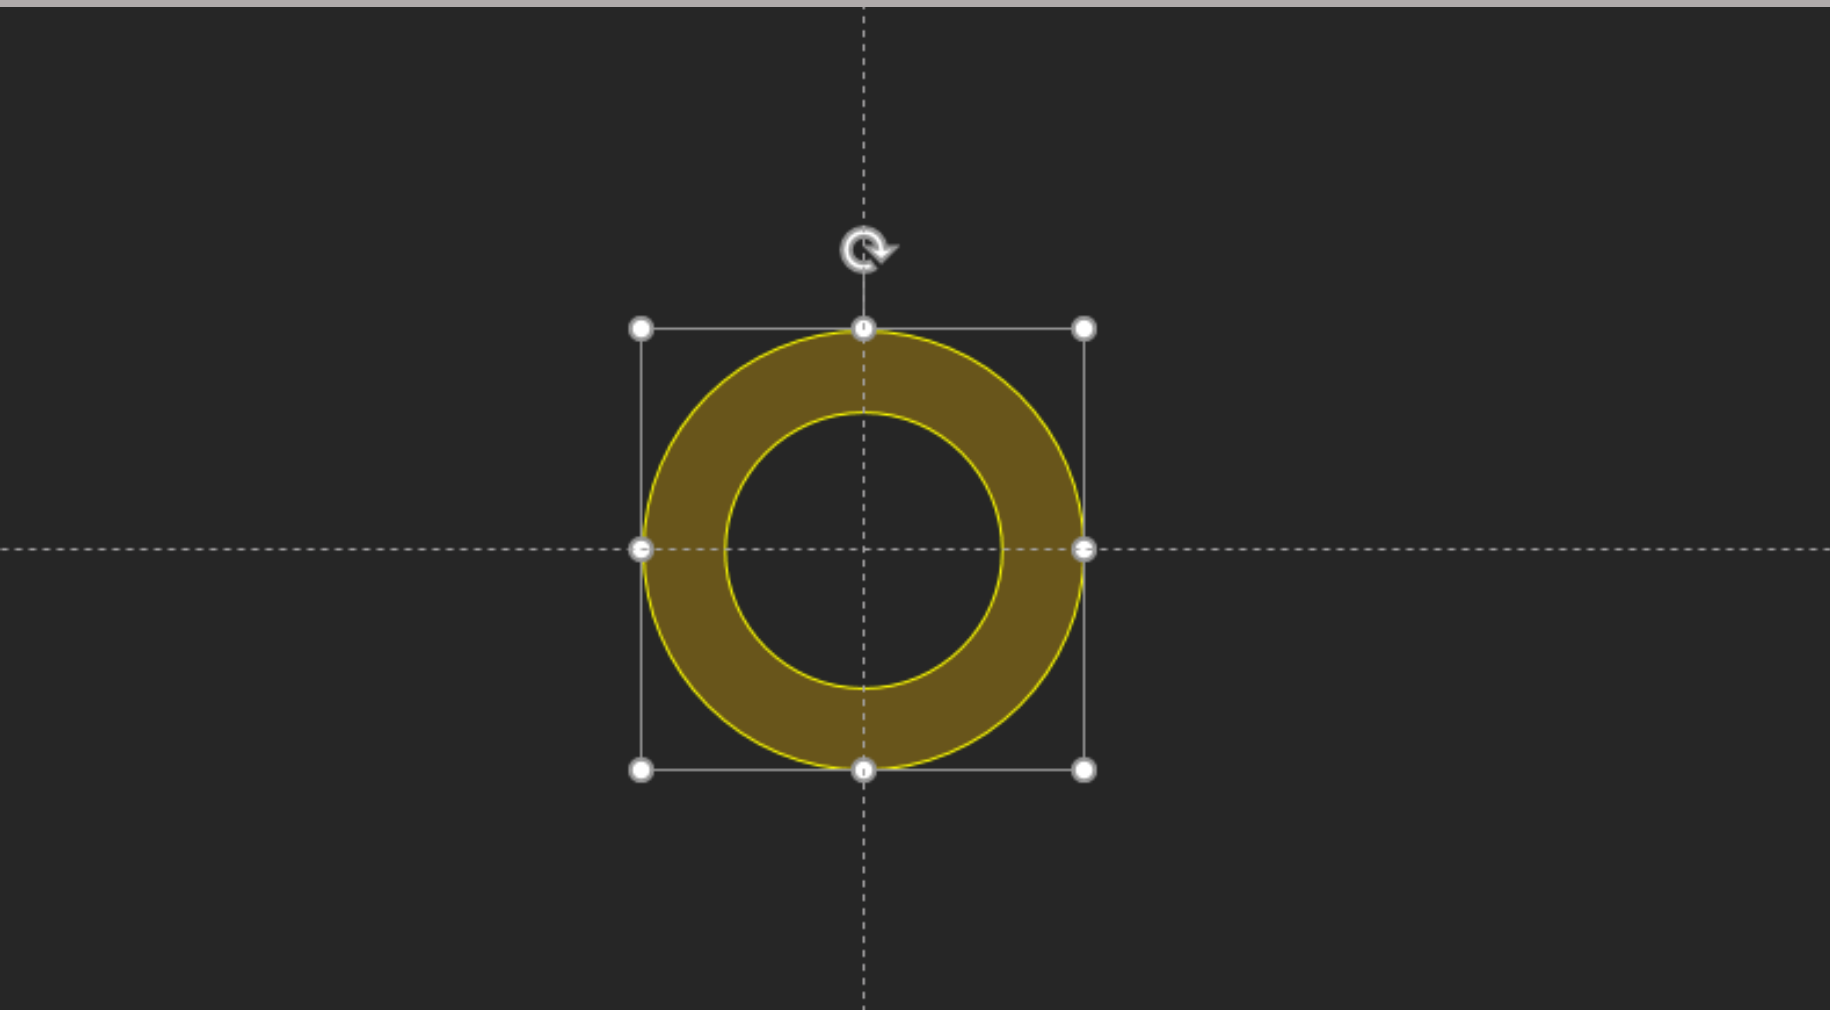

ได้ภาพวงกลมที่มีรูตรงกลาง

Shape Options | Text Options

Fill

- ☐ No fill
- ☒ Solid fill
- ☐ Gradient fill
- ☐ Picture or texture fill
- ☐ Pattern fill
- ☐ Slide background fill

Color

Transparency

70%

Line