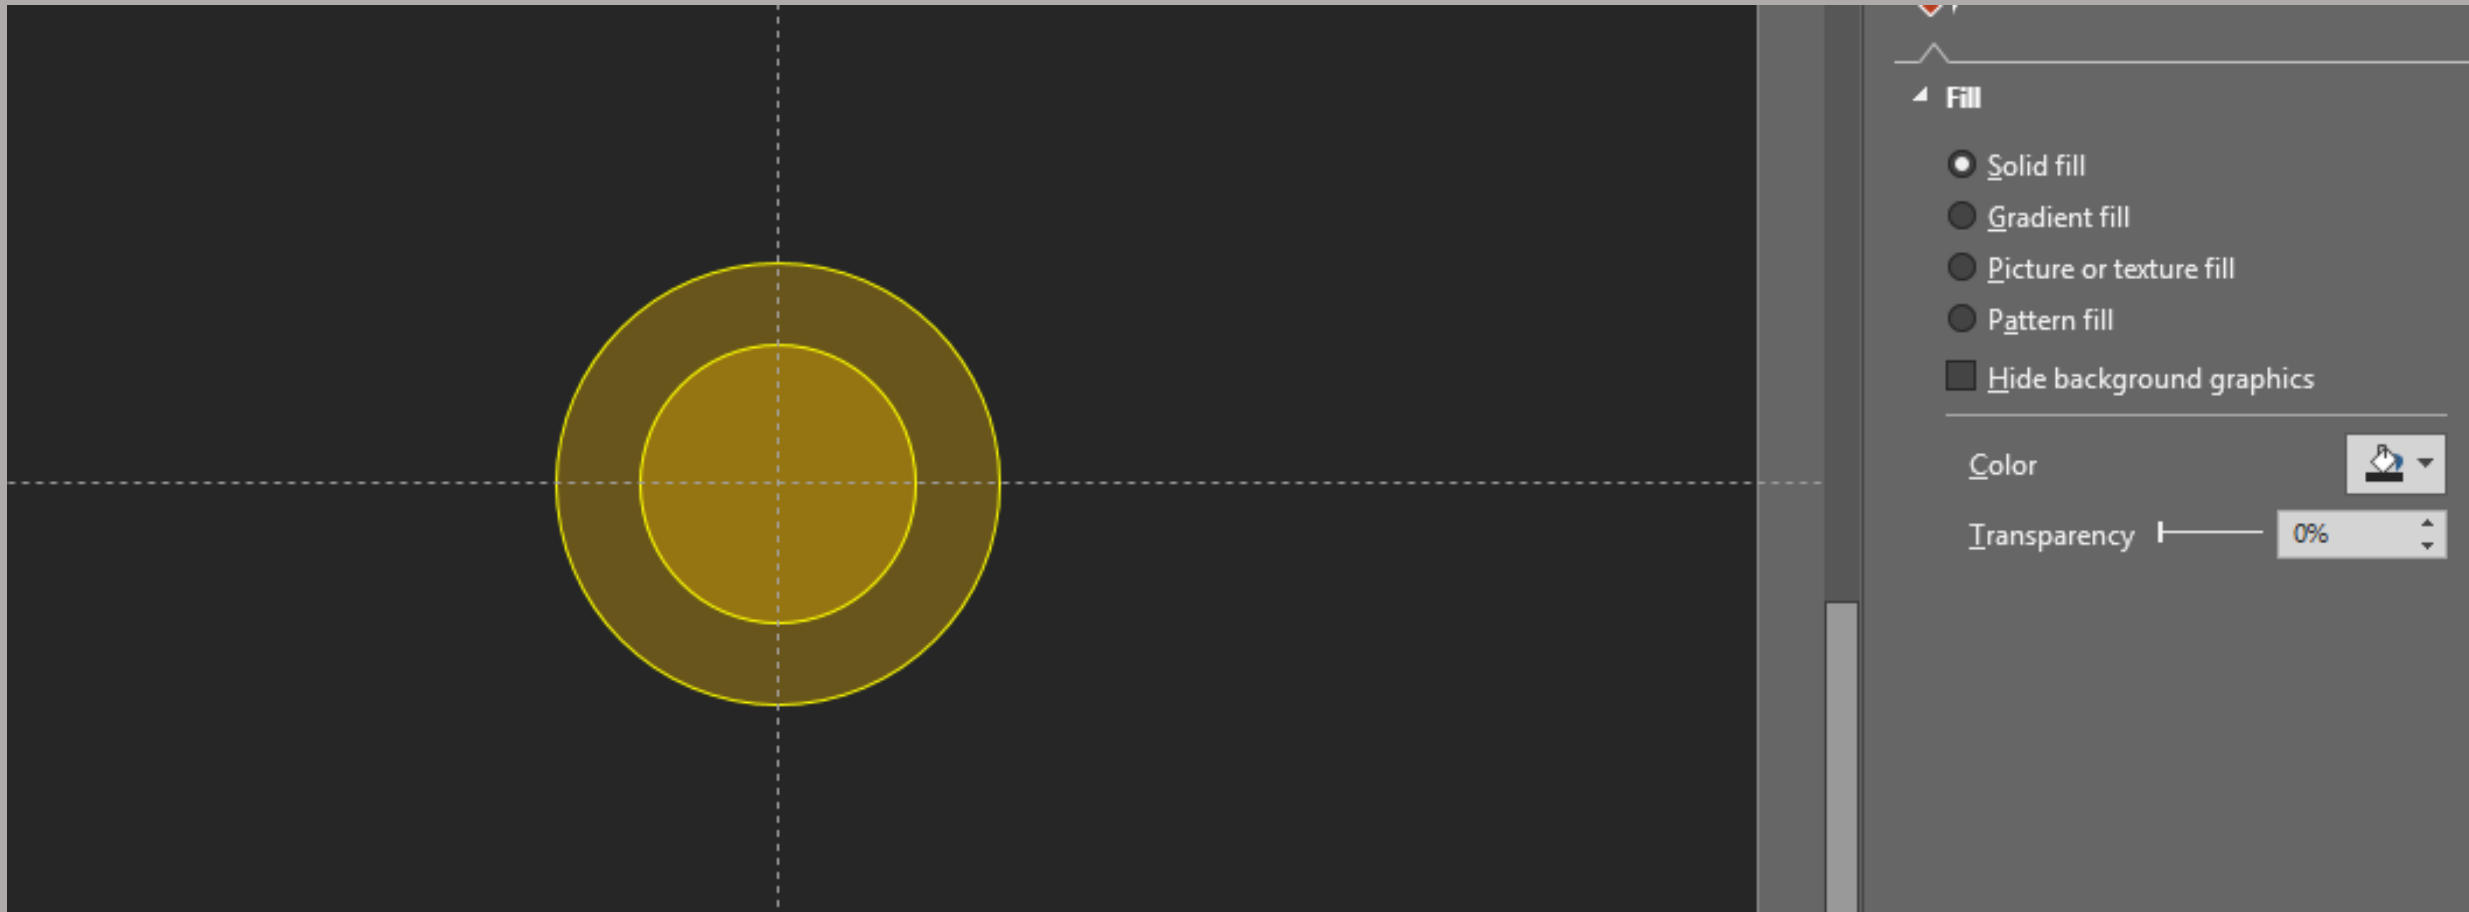

Insert your
description here

STAGE 4

Insert your
description here

STAGE 5

Insert your
description here

สร้างวงกลม

The image shows a software interface for creating and formatting a shape. On the left, a yellow circle is displayed on a dark background. The circle is filled with a dark olive green color and has a transparency of 70%. It is surrounded by a white border and has eight white circular handles for resizing and a rotation handle at the top. On the right, the 'Format Shape' task pane is open, showing the 'Shape Options' tab. Under the 'Fill' section, 'Solid fill' is selected. The 'Color' is set to the same dark olive green as the circle's fill, and the 'Transparency' is set to 70%.

วงกลม 2 วงซ้อนทับกัน วงเล็ก และ วงใหญ่

เลือกคำสั่ง Subtract

The image shows the Microsoft PowerPoint interface. At the top, the ribbon includes 'Shape Styles', 'WordArt Styles', 'Arrange', and 'Size'. The 'Merge Shapes' dropdown menu is open, showing options: Union, Combine, Fragment, Intersect, and Subtract. The 'Subtract' option is highlighted. In the center, a diagram shows two overlapping yellow circles on a dark background. The intersection of the two circles is removed, leaving two separate yellow shapes. The 'Format Shape' task pane is open on the right, showing 'Shape Options' and 'Text Options' tabs. Under 'Fill', 'Solid fill' is selected. The 'Color' is set to yellow and 'Transparency' is set to 70%.